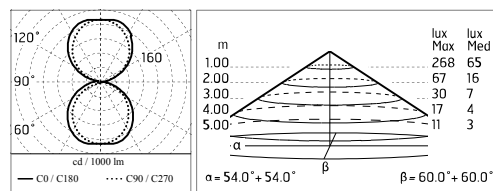

Optical

Lighting type	Indirect, Direct
LED type	Power LED
Light distribution	Symmetric
Optical type	Diffused light