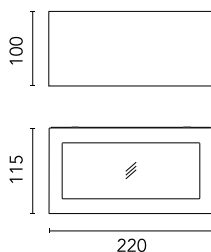

Optical

Lighting type	Indirect, Direct
LED type	Power LED
Light distribution	Symmetric
Optical type	Diffused light