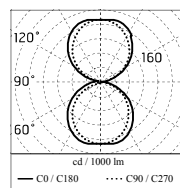

Optical

Lighting type	Indirect, Direct
LED type	Power LED
Light distribution	Symmetric
Optical type	Diffused light