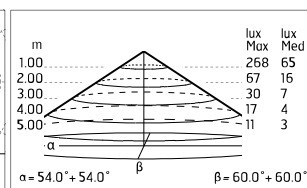

Optical

Lighting type	Indirect, Direct
LED type	Power LED
Light distribution	Symmetric
Optical type	Diffused light