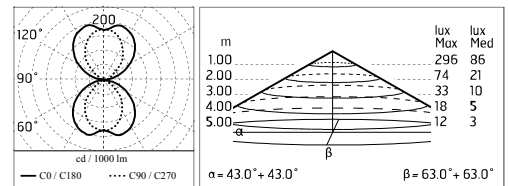

Optical

Lighting type	Indirect, Direct
LED type	Power LED
Light distribution	Symmetric
Optical type	Diffused light