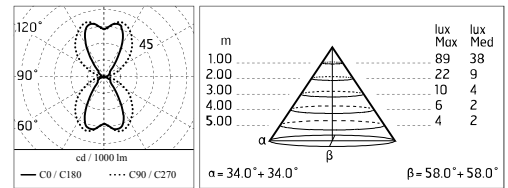

Optical

Lighting type	Indirect, Direct
Light distribution	Symmetric
Optical type	Diffused light