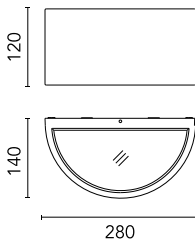

Optical

Lighting type	Indirect, Direct
Light distribution	Symmetric
Optical type	Diffused light