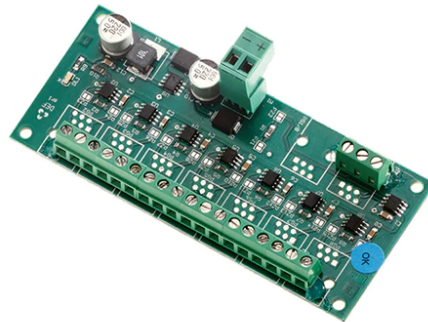

Maxi Martina Rgb

■ 10525600.18 - Deep Brown

Adjustable spotlight.

Configuration: turned and anodized (raw or painted) aluminium structure with stainless steel adjustable bracket. Glass diffuser: transparent or sandblasted with silkscreen border, fixed through a robotic gluing system.

Color	Deep Brown
--------------	------------

Maxi Martina Rgb

Ground Spike Martina/Mini
Martina/Perseo 9/Iota
136

Power Supply Dmx Rgb 36W
220÷230V/3Chx350mA Ip67
141

Dmx Controller Dimmer Switch For
Recessed Box
142

Dmx Controller Stand-Alone/Pc
Interface
143

DMX splitter 512 – electronic device to
regenerate the monodirectional DMX
signal 1 Input and 7 output, 12-
24Vdc_IP20. Power supply not included
187

Dmx Cable Shielded Twisted Pair
186