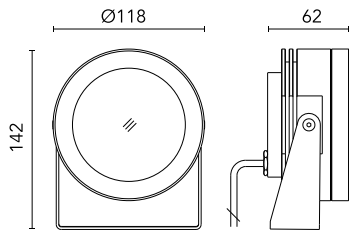

Electrical

Frequency (Hz)	50-60	Insulation class	III
Voltage (V)	24		
Dimmable	No		
Driver type	Not dimmable		
Emergency	Without		

Physical

Color	Inox