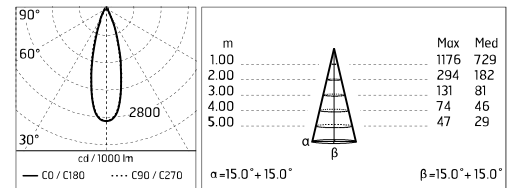

Electrical

Frequency (Hz)	50-60	Insulation class	III
Voltage (V)	24		
Dimmable	No		
Driver type	Not dimmable		
Emergency	Without		

Physical

Color	Inox