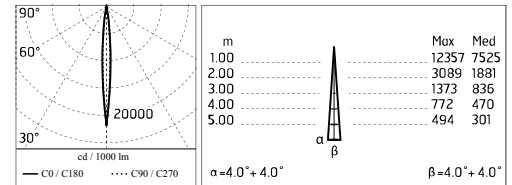

Optical

Lighting type	Direct
LED type	Power LED
Light distribution	Symmetric
Optical type	Spot

Electrical

Frequency (Hz)	50-60	Insulation class	III
Voltage (V)	24		
Dimmable	No		
Driver type	Non Dimmable		
Emergency	Without		