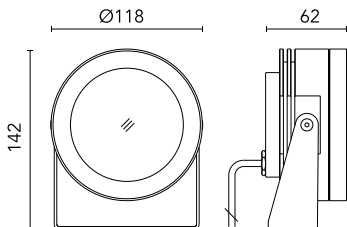

Optical

Lighting type	Direct
LED type	Power LED
Light distribution	Symmetric
Optical type	Spot