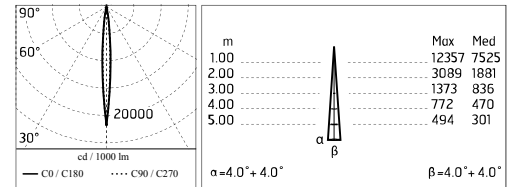

Optical

Lighting type	Direct
LED type	Power LED
Light distribution	Symmetric
Optical type	Spot