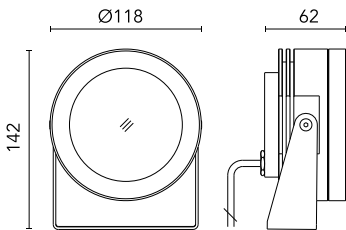

Optical

Lighting type	Direct
LED type	Power LED
Light distribution	Symmetric
Optical type	Spot