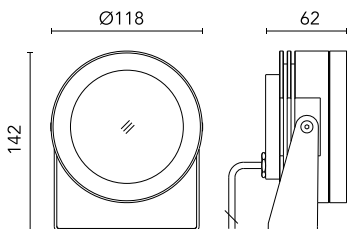

Optical

Lighting type	Direct
LED type	Power LED
Light distribution	Symmetric
Optical type	Spot