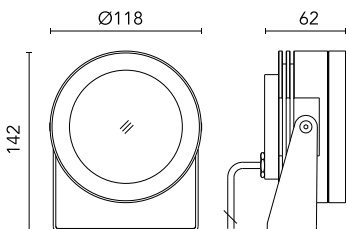

Electrical

Frequency (Hz)	50-60	Insulation class	III
Voltage (V)	24		
Dimmable	No		
Driver type	Not dimmable		
Emergency	Without		

Physical

Color	Black

Note

Dimmable version on request