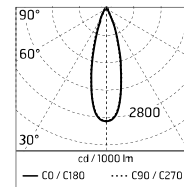

Optical

Lighting type	Direct
LED type	Power LED
Light distribution	Symmetric
Optical type	Medium

m	Max	Med
1.00	1509	935
2.00	377	234
3.00	168	104
4.00	94	58
5.00	60	37

$\alpha = 15.0^\circ + 15.0^\circ$ $\beta = 15.0^\circ + 15.0^\circ$