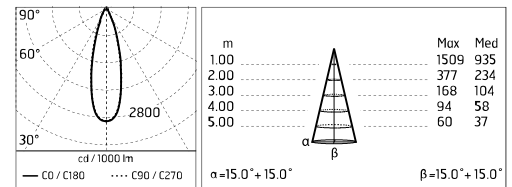

Optical

Lighting type	Direct
LED type	Power LED
Light distribution	Symmetric
Optical type	Medium