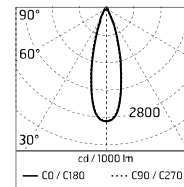

Optical

Lighting type	Direct
LED type	Power LED
Light distribution	Symmetric
Optical type	Medium