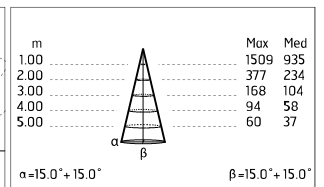

Optical

Lighting type	Direct
LED type	Power LED
Light distribution	Symmetric
Optical type	Medium