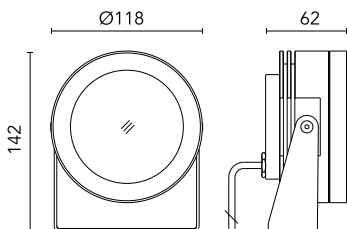

Optical

Lighting type	Direct
LED type	Power LED
Light distribution	Symmetric
Optical type	Medium