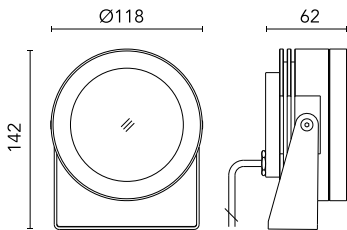

Optical

Lighting type	Direct
LED type	Power LED
Light distribution	Symmetric
Optical type	Spot