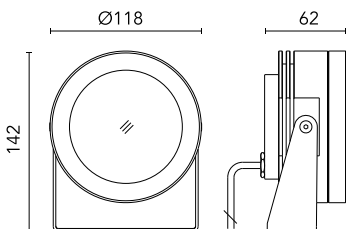

Optical

Lighting type	Direct
LED type	Power LED
Light distribution	Symmetric
Optical type	Spot