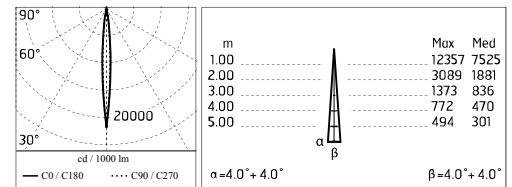

Optical

Lighting type	Direct
LED type	Power LED
Light distribution	Symmetric
Optical type	Spot