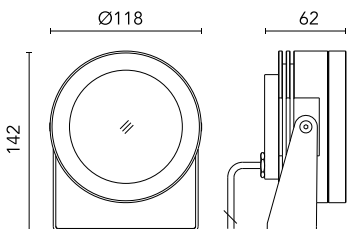

Optical

Lighting type	Direct
LED type	Power LED
Light distribution	Symmetric
Optical type	Medium