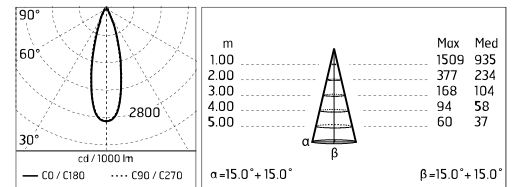

Optical

Lighting type	Direct
LED type	Power LED
Light distribution	Symmetric
Optical type	Medium