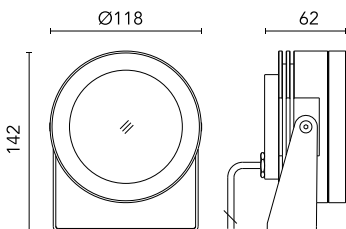

Optical

Lighting type	Direct
LED type	Power LED
Light distribution	Symmetric
Optical type	Medium