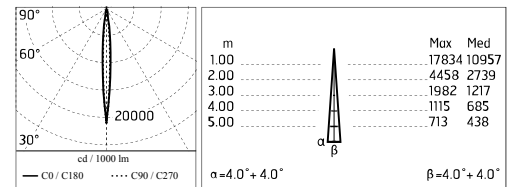

Optical

Lighting type	Direct
LED type	Power LED
Light distribution	Symmetric
Optical type	Spot