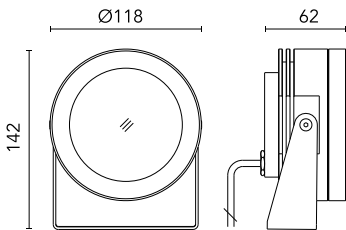

Optical

Lighting type	Direct
LED type	Power LED
Light distribution	Symmetric
Optical type	Medium