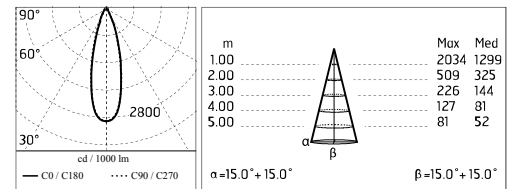

Optical

Lighting type	Direct
LED type	Power LED
Light distribution	Symmetric
Optical type	Medium