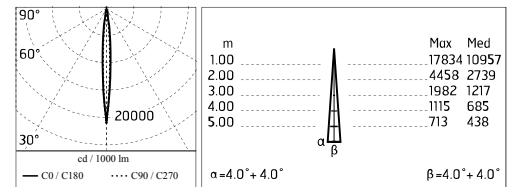

Optical

Lighting type	Direct
LED type	Power LED
Light distribution	Symmetric
Optical type	Spot

Electrical

Frequency (Hz)	50-60	Insulation class	III
Voltage (V)	24		
Dimmable	No		
Driver type	Not dimmable		
Emergency	Without		