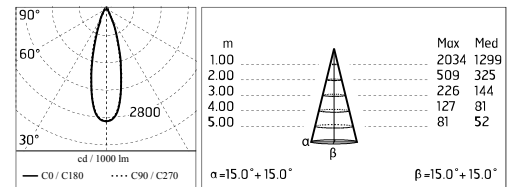

Optical

Lighting type	Direct
LED type	Power LED
Light distribution	Symmetric
Optical type	Medium