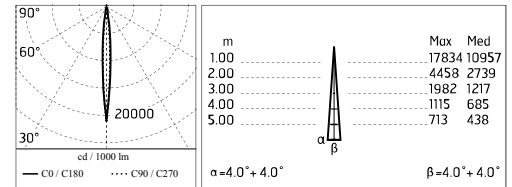

Optical

Lighting type	Direct
LED type	Power LED
Light distribution	Symmetric
Optical type	Spot