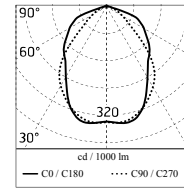

Optical

Lighting type	Direct
Light distribution	Symmetric
Optical type	Wide flood