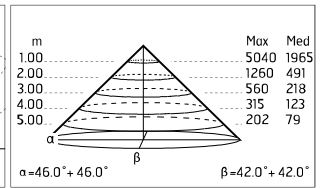

Optical

Lighting type	Direct
Light distribution	Symmetric
Optical type	Wide flood