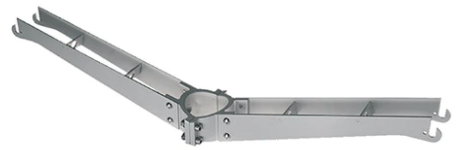

Maxi Franco Symmetric Optic

■ 971913.6 - Grey

Luminaire for installation on wall or on pole.

Configuration: die-cast aluminium structure, EN AB-47100 alloy (low copper content) and pure aluminium reflector. Glass diffuser: extra-clear. Graduated stainless steel fixing plate for a precise adjustment.

Pole Bracket Franco/Perseo 30 Ø 102
mm 180 mm Double
78.6

Pole Bracket Franco/Perseo 30 Ø 102
mm 180 mm Double
90.6

Pole Bracket Franco/Perseo 30 Ø 102
mm 500 mm Single
79.6

Pole Bracket Franco/Perseo 30 Ø 102
mm 500 mm Double
89.6

Pole Bracket Franco/Perseo 30 Ø 60
mm 180 mm Double
93.6

Pole Bracket Franco/Perseo 30 Ø 60
mm 180 mm Double
95.6

Pole Bracket Franco/Perseo 30 Ø 102
mm 180 mm Double
94.6

Pole Bracket Franco/Perseo 30 Ø 60
mm 500 mm Double
96.6

Pole Bracket Franco/Perseo 30 Ø 76
mm 180 mm Single
112.6

Pole Bracket Franco/Perseo 30 Ø 76
mm 180 mm Double
114.6

Pole Bracket Franco/Perseo 30 Ø 76
mm 500 mm Single
113.6

Pole Bracket Franco/Perseo 30 Ø 76
mm 500 mm Double
115.6