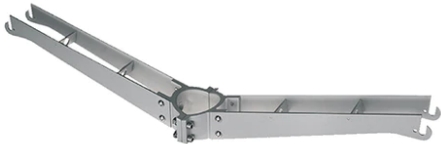

Maxi Franco Symmetric Optic

■ 971913.6 - Grey

Luminaire for installation on wall or on pole.

Configuration: die-cast aluminium structure, EN AB-47100 alloy (low copper content) and pure aluminium reflector. Glass diffuser: extra-clear. Graduated stainless steel fixing plate for a precise adjustment.

Pole Bracket Franco/Perseo 30 Ø 102
mm 180 mm Double
78.6

Pole Bracket Franco/Perseo 30 Ø 102
mm 180 mm Double
90.6

Pole Bracket Franco/Perseo 30 Ø 102
mm 500 mm Single
79.6

Pole Bracket Franco/Perseo 30 Ø 102
mm 500 mm Double
89.6