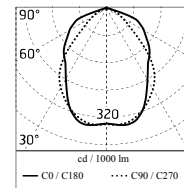

Optical

Lighting type	Direct
Light distribution	Symmetric
Optical type	Wide flood