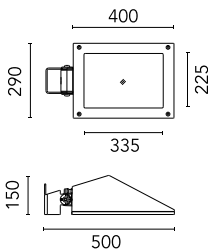

Optical

Lighting type	Direct
Light distribution	Symmetric
Optical type	Wide flood