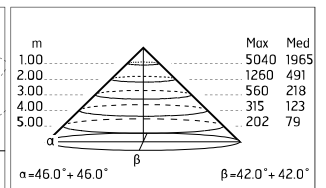

Optical

Lighting type	Direct
Light distribution	Symmetric
Optical type	Wide flood