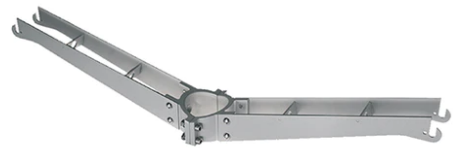

Maxi Franco Street Optic Power Led Dimmable Dali

■ 9724814-300.6 - Grey

Luminaire for installation on wall or on pole.

Configuration: die-cast aluminium structure, EN AB-47100 alloy (low copper content) and pure aluminium reflector. Glass diffuser: extra-clear. Graduated stainless steel fixing plate for a precise adjustment.

Pole Bracket Franco/Perseo 30 Ø 102 mm 500 mm Single
79.6

Pole Bracket Franco/Perseo 30 Ø 102 mm 500 mm Double
89.6

Pole Bracket Franco/Perseo 30 Ø 60 mm 180 mm Double
93.6

Pole Bracket Franco/Perseo 30 Ø 60 mm 180 mm Double
95.6

Pole Bracket Franco/Perseo 30 Ø 102 mm 180 mm Double
94.6

Pole Bracket Franco/Perseo 30 Ø 60 mm 500 mm Double
96.6

Pole Bracket Franco/Perseo 30 Ø 76 mm 180 mm Single
112.6

Pole Bracket Franco/Perseo 30 Ø 76
mm 180 mm Double
114.6

Pole Bracket Franco/Perseo 30 Ø 76
mm 500 mm Single
113.6

Pole Bracket Franco/Perseo 30 Ø 76
mm 500 mm Double
115.6

SPD (Surge Protection Device)
237

Pole Franco/Perseo/Dooku h 3500(with
Base) mm Ø76 mm
248.6