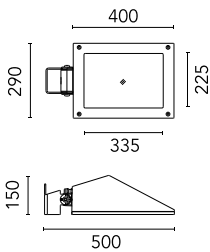

Maxi Franco Street Optic Power Led Dimmable Dali

■ 9724814-300.6 - Grey

Luminaire for installation on wall or on pole.

Configuration: die-cast aluminium structure, EN AB-47100 alloy (low copper content) and pure aluminium reflector. Glass diffuser: extra-clear. Graduated stainless steel fixing plate for a precise adjustment.

Pole Bracket Franco/Perseo 30 Ø 76
mm 500 mm Single
113.6

Pole Bracket Franco/Perseo 30 Ø 76
mm 500 mm Double
115.6

SPD (Surge Protection Device)
237

Pole Franco/Perseo/Dooku h 3500(with
Base) mm Ø76 mm
248.6

Pole Franco/Perseo/Dooku h 4500(with
Base) mm Ø76 mm
249.6

Pole Franco/Perseo/Dooku h 3500(+500
mm Inground) mm Ø76 mm
250.6

Pole Franco/Perseo/Dooku h 4500(+500
mm Inground) mm Ø76 mm
251.6

Pole Ø 102 mm h 4000 mm With Base
4140.6

Pole Ø 102 mm h 5000 mm With Base
4150.6

Pole Ø 102 mm h 5000(+500 mm In-ground) mm
4155.6

Pole Ø 102 mm h 4000(+500 mm In-ground) mm
4145.6

Base Plate and Fixing Bolts for Pole Ø
102 mm h 4000/5000 mm with Base
116