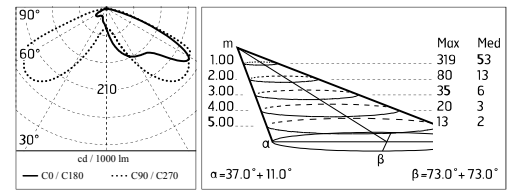

Optical

Lighting type	Direct
LED type	Power LED
Light distribution	Asymmetric
Optical type	Wide flood