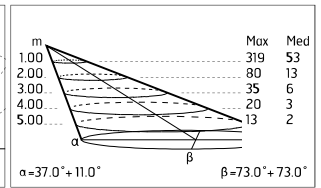

Optical

Lighting type	Direct
LED type	Power LED
Light distribution	Asymmetric
Optical type	Wide flood