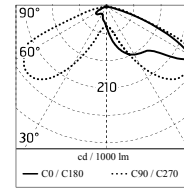

Optical

Lighting type	Direct
LED type	Power LED
Light distribution	Asymmetric
Optical type	Wide flood