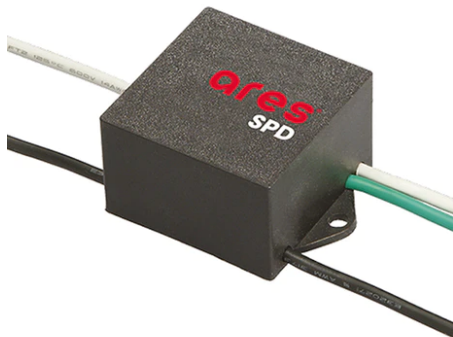

Maxi Franco Street Optic Power Led Dimmable Dali

■ 9724814-300.4 - Black

Luminaire for installation on wall or on pole.

Configuration: die-cast aluminium structure, EN AB-47100 alloy (low copper content) and pure aluminium reflector. Glass diffuser: extra-clear. Graduated stainless steel fixing plate for a precise adjustment.

Pole Bracket Franco/Perseo 30 Ø 102
mm 180 mm Double
94.4

Pole Bracket Franco/Perseo 30 Ø 60
mm 500 mm Double
96.4

Pole Bracket Franco/Perseo 30 Ø 76
mm 180 mm Single
112.4

Pole Bracket Franco/Perseo 30 Ø 76
mm 180 mm Double
114.4

Pole Bracket Franco/Perseo 30 Ø 76
mm 500 mm Single
113.4

Pole Bracket Franco/Perseo 30 Ø 76
mm 500 mm Double
115.4

SPD (Surge Protection Device)
237

Pole Franco/Perseo/Dooku h 3500(with
Base) mm Ø76 mm
248.3