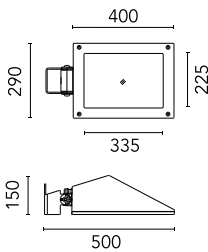

Optical

Lighting type	Direct
LED type	Power LED
Light distribution	Asymmetric
Optical type	Wide flood