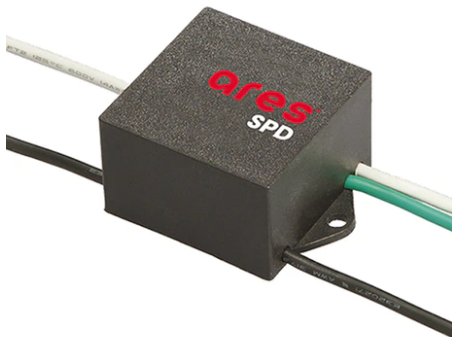

Maxi Franco Street Optic Power Led Dimmable Dali

9724814-300.1 - White

Luminaire for installation on wall or on pole.

Configuration: die-cast aluminium structure, EN AB-47100 alloy (low copper content) and pure aluminium reflector. Glass diffuser: extra-clear. Graduated stainless steel fixing plate for a precise adjustment.

Pole Bracket Franco/Perseo 30 Ø 102 mm 180 mm Double
94.1

Pole Bracket Franco/Perseo 30 Ø 60 mm 500 mm Double
96.1

Pole Bracket Franco/Perseo 30 Ø 76 mm 180 mm Single
112.1

Pole Bracket Franco/Perseo 30 Ø 76
mm 180 mm Double
114.1

Pole Bracket Franco/Perseo 30 Ø 76
mm 500 mm Single
113.1

Pole Bracket Franco/Perseo 30 Ø 76
mm 500 mm Double
115.1

SPD (Surge Protection Device)
237

Pole Franco/Perseo/Dooku h 3500(with
Base) mm Ø76 mm
248.3