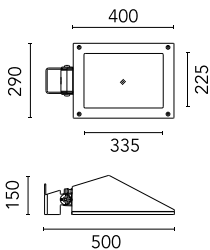

Optical

Lighting type	Direct
LED type	Power LED
Light distribution	Asymmetric
Optical type	Wide flood