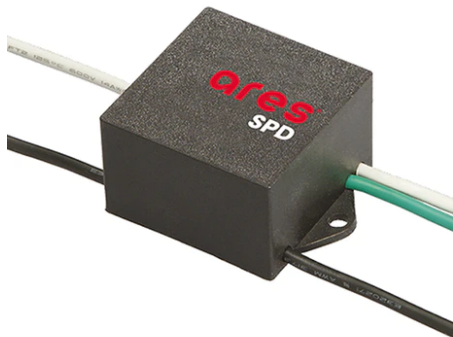

Maxi Franco Street Optic Power Led Dimmable Dali

■ 9724724-300.4 - Black

Luminaire for installation on wall or on pole.

Configuration: die-cast aluminium structure, EN AB-47100 alloy (low copper content) and pure aluminium reflector. Glass diffuser: extra-clear. Graduated stainless steel fixing plate for a precise adjustment.

Pole Bracket Franco/Perseo 30 Ø 102 mm 180 mm Double
94.4

Pole Bracket Franco/Perseo 30 Ø 60 mm 500 mm Double
96.4

Pole Bracket Franco/Perseo 30 Ø 76 mm 180 mm Single
112.4

Pole Bracket Franco/Perseo 30 Ø 76
mm 180 mm Double
114.4

Pole Bracket Franco/Perseo 30 Ø 76
mm 500 mm Single
113.4

Pole Bracket Franco/Perseo 30 Ø 76
mm 500 mm Double
115.4

SPD (Surge Protection Device)
237

Pole Franco/Perseo/Dooku h 3500(with
Base) mm Ø76 mm
248.3