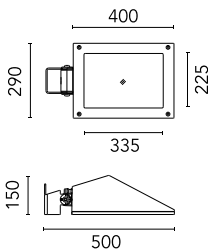

Maxi Franco Street Optic Power Led Dimmable Dali

■ 9724724-300.3 - Anthracite