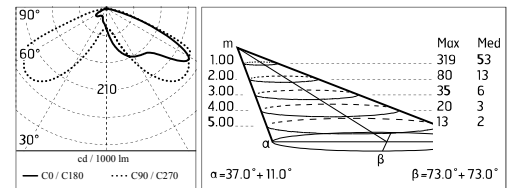

Optical

Lighting type	Direct
LED type	Power LED
Light distribution	Asymmetric
Optical type	Wide flood