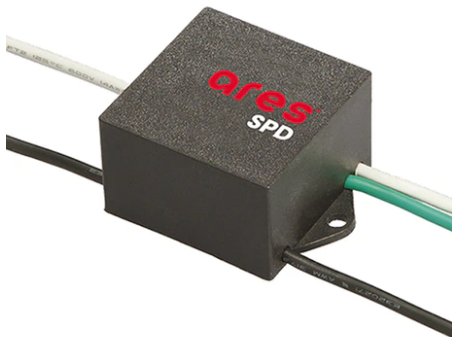

Maxi Franco Street Optic Power Led Dimmable Dali

■ 9724724-300.12 - Forest Green

Luminaire for installation on wall or on pole.

Configuration: die-cast aluminium structure, EN AB-47100 alloy (low copper content) and pure aluminium reflector. Glass diffuser: extra-clear. Graduated stainless steel fixing plate for a precise adjustment.

Pole Bracket Franco/Perseo 30 Ø 76
mm 500 mm Single
113.12

Pole Bracket Franco/Perseo 30 Ø 76
mm 500 mm Double
115.12

SPD (Surge Protection Device)
237

Pole Franco/Perseo/Dooku h 3500(with
Base) mm Ø76 mm
248.3