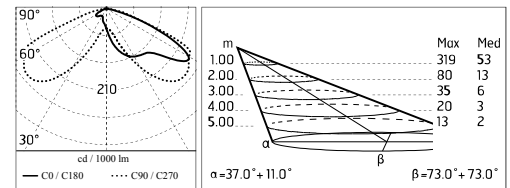

Optical

Lighting type	Direct
LED type	Power LED
Light distribution	Asymmetric
Optical type	Wide flood