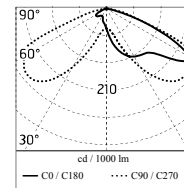

Optical

Lighting type	Direct
LED type	Power LED
Light distribution	Asymmetric
Optical type	Wide flood