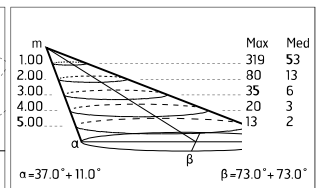

Optical

Lighting type	Direct
LED type	Power LED
Light distribution	Asymmetric
Optical type	Wide flood