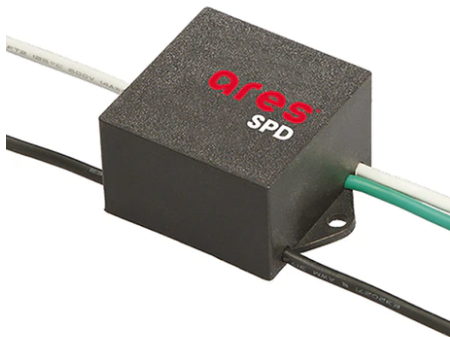

Maxi Franco Street Optic Power Led Dimmable Dali

■ 9724714-300.12 - Forest Green

Luminaire for installation on wall or on pole.

Configuration: die-cast aluminium structure, EN AB-47100 alloy (low copper content) and pure aluminium reflector. Glass diffuser: extra-clear. Graduated stainless steel fixing plate for a precise adjustment.

Pole Bracket Franco/Perseo 30 Ø 102 mm 180 mm Double
94.12

Pole Bracket Franco/Perseo 30 Ø 60 mm 500 mm Double
96.12

Pole Bracket Franco/Perseo 30 Ø 76 mm 180 mm Single
112.12

Pole Bracket Franco/Perseo 30 Ø 76
mm 180 mm Double
114.12

Pole Bracket Franco/Perseo 30 Ø 76
mm 500 mm Single
113.12

Pole Bracket Franco/Perseo 30 Ø 76
mm 500 mm Double
115.12

SPD (Surge Protection Device)
237

Pole Franco/Perseo/Dooku h 3500(with
Base) mm Ø76 mm
248.3