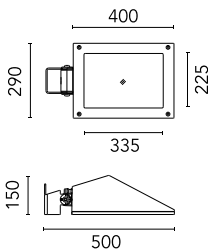

Maxi Franco Street Optic Power Led Dimmable Dali

■ 9724714-300.12 - Forest Green