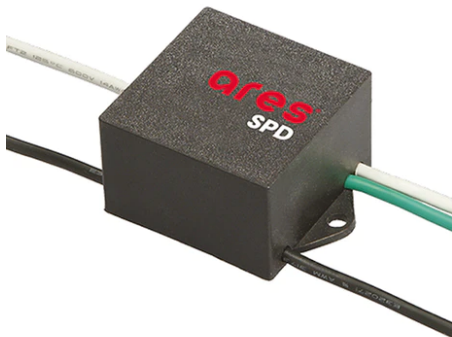

Maxi Franco Street Optic Power Led Dimmable Dali

9724714-300.1 - White

Luminaire for installation on wall or on pole.

Configuration: die-cast aluminium structure, EN AB-47100 alloy (low copper content) and pure aluminium reflector. Glass diffuser: extra-clear. Graduated stainless steel fixing plate for a precise adjustment.

Pole Bracket Franco/Perseo 30 Ø 102 mm 180 mm Double
94.1

Pole Bracket Franco/Perseo 30 Ø 60 mm 500 mm Double
96.1

Pole Bracket Franco/Perseo 30 Ø 76 mm 180 mm Single
112.1

Pole Bracket Franco/Perseo 30 Ø 76
mm 180 mm Double
114.1

Pole Bracket Franco/Perseo 30 Ø 76
mm 500 mm Single
113.1

Pole Bracket Franco/Perseo 30 Ø 76
mm 500 mm Double
115.1

SPD (Surge Protection Device)
237

Pole Franco/Perseo/Dooku h 3500(with
Base) mm Ø76 mm
248.3