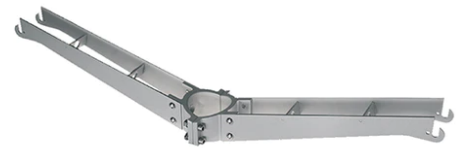

Maxi Franco Street Optic Power Led Dimmable Dali

9724714-300.1 - White

Luminaire for installation on wall or on pole.

Configuration: die-cast aluminium structure, EN AB-47100 alloy (low copper content) and pure aluminium reflector. Glass diffuser: extra-clear. Graduated stainless steel fixing plate for a precise adjustment.

Pole Bracket Franco/Perseo 30 Ø 102 mm 500 mm Single
79.1

Pole Bracket Franco/Perseo 30 Ø 102 mm 500 mm Double
89.1

Pole Bracket Franco/Perseo 30 Ø 60 mm 180 mm Double
93.1

Pole Bracket Franco/Perseo 30 Ø 60 mm 180 mm Double
95.1

Pole Bracket Franco/Perseo 30 Ø 102 mm 180 mm Double
94.1

Pole Bracket Franco/Perseo 30 Ø 60 mm 500 mm Double
96.1

Pole Bracket Franco/Perseo 30 Ø 76 mm 180 mm Single
112.1

Pole Bracket Franco/Perseo 30 Ø 76
mm 180 mm Double
114.1

Pole Bracket Franco/Perseo 30 Ø 76
mm 500 mm Single
113.1

Pole Bracket Franco/Perseo 30 Ø 76
mm 500 mm Double
115.1

SPD (Surge Protection Device)
237

Pole Franco/Perseo/Dooku h 3500(with
Base) mm Ø76 mm
248.3