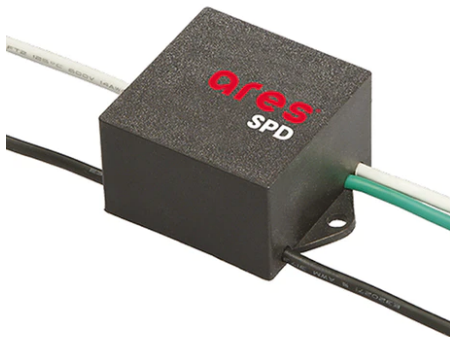

# Maxi Franco Street Optic Power Led Dimmable 1-10V

---

Pole Bracket Franco/Perseo 30 Ø 102 mm 180 mm Double  
78.6

---

Pole Bracket Franco/Perseo 30 Ø 102 mm 180 mm Double  
90.6

---

Pole Bracket Franco/Perseo 30 Ø 102 mm 500 mm Single  
79.6

---

Pole Bracket Franco/Perseo 30 Ø 60 mm 500 mm Double  
96.6

---

Pole Bracket Franco/Perseo 30 Ø 76 mm 180 mm Single  
112.6

---

Pole Bracket Franco/Perseo 30 Ø 76  
mm 180 mm Double  
114.6

---

Pole Bracket Franco/Perseo 30 Ø 76  
mm 500 mm Single  
113.6

---

Pole Bracket Franco/Perseo 30 Ø 76  
mm 500 mm Double  
115.6

---

SPD (Surge Protection Device)  
237

---

Pole Franco/Perseo/Dooku h 3500(with  
Base) mm Ø76 mm  
248.6

---

Pole Franco/Perseo/Dooku h 4500(with  
Base) mm Ø76 mm  
249.6