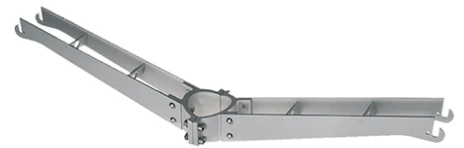

# Maxi Franco Street Optic Power Led Dimmable 1-10V

---

Pole Bracket Franco/Perseo 30 Ø 102 mm 180 mm Double  
78.6

---

Pole Bracket Franco/Perseo 30 Ø 102 mm 180 mm Double  
90.6

---

Pole Bracket Franco/Perseo 30 Ø 102 mm 500 mm Single  
79.6

---

Pole Bracket Franco/Perseo 30 Ø 102 mm 500 mm Double  
89.6

---

Pole Bracket Franco/Perseo 30 Ø 60 mm 180 mm Double  
93.6

---

Pole Bracket Franco/Perseo 30 Ø 60 mm 180 mm Double  
95.6

---

Pole Bracket Franco/Perseo 30 Ø 102 mm 180 mm Double  
94.6

---

Pole Bracket Franco/Perseo 30 Ø 60 mm 500 mm Double  
96.6

---

Pole Bracket Franco/Perseo 30 Ø 76 mm 180 mm Single  
112.6

---

Pole Bracket Franco/Perseo 30 Ø 76  
mm 180 mm Double  
114.6

---

Pole Bracket Franco/Perseo 30 Ø 76  
mm 500 mm Single  
113.6

---

Pole Bracket Franco/Perseo 30 Ø 76  
mm 500 mm Double  
115.6

---

SPD (Surge Protection Device)  
237

---

Pole Franco/Perseo/Dooku h 3500(with  
Base) mm Ø76 mm  
248.6

---

Pole Franco/Perseo/Dooku h 4500(with  
Base) mm Ø76 mm  
249.6