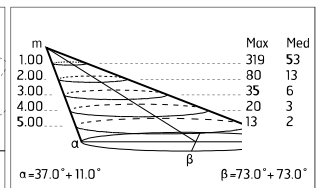

Optical

Lighting type	Direct
LED type	Power LED
Light distribution	Asymmetric
Optical type	Wide flood