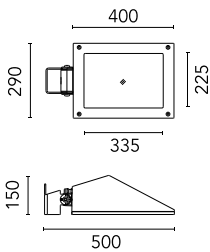

Maxi Franco Street Optic Power Led Dimmable 1-10V

■ 9724724-310.18 - Deep Brown

Luminaire for installation on wall or on pole.

Configuration: die-cast aluminium structure, EN AB-47100 alloy (low copper content) and pure aluminium reflector. Glass diffuser: extra-clear. Graduated stainless steel fixing plate for a precise adjustment.

Pole Franco/Perseo/Dooku h 3500(with
Base) mm Ø76 mm
248.6

Pole Franco/Perseo/Dooku h 4500(with
Base) mm Ø76 mm
249.3

Pole Franco/Perseo/Dooku h 4500(with
Base) mm Ø76 mm
249.6

Pole Franco/Perseo/Dooku h 3500(+500
mm Inground) mm Ø76 mm
250.3

Pole Ø 102 mm h 4000 mm With Base
4140.6

Pole Ø 102 mm h 4000(+500 mm In-ground) mm
4145.3

Pole Ø 102 mm h 4000(+500 mm In-ground) mm
4145.6

Pole Ø 102 mm h 5000 mm With Base
4150.3

Pole Ø 102 mm h 5000 mm With Base
4150.6

Pole Ø 102 mm h 5000(+500 mm In-ground) mm
4155.3

Pole Ø 102 mm h 5000(+500 mm In-ground) mm
4155.6

Base Plate and Fixing Bolts for Pole Ø 102 mm h 4000/5000 mm with Base
116