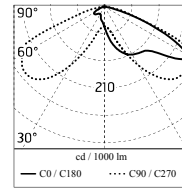

Optical

Lighting type	Direct
LED type	Power LED
Light distribution	Asymmetric
Optical type	Wide flood