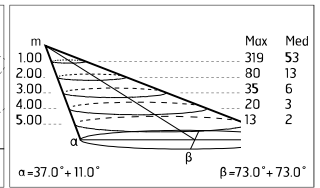

Optical

Lighting type	Direct
LED type	Power LED
Light distribution	Asymmetric
Optical type	Wide flood