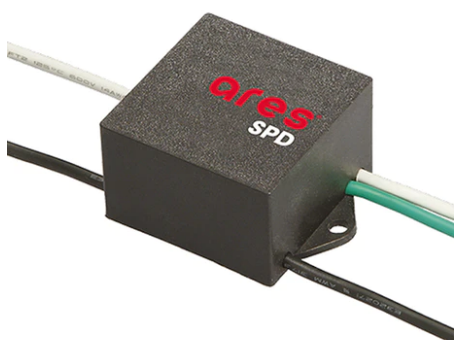

Maxi Franco Street Optic Power Led Dimmable 1-10V

■ 9724724-310.18 - Deep Brown

Luminaire for installation on wall or on pole.

Configuration: die-cast aluminium structure, EN AB-47100 alloy (low copper content) and pure aluminium reflector. Glass diffuser: extra-clear. Graduated stainless steel fixing plate for a precise adjustment.

Pole Bracket Franco/Perseo 30 Ø 76
mm 500 mm Single
113.18

Pole Bracket Franco/Perseo 30 Ø 76
mm 500 mm Double
115.18

SPD (Surge Protection Device)
237

Pole Franco/Perseo/Dooku h 3500(with
Base) mm Ø76 mm
248.3