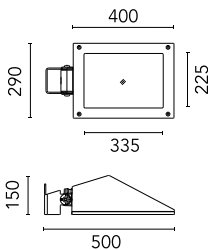

Optical

Lighting type	Direct
LED type	Power LED
Light distribution	Asymmetric
Optical type	Wide flood