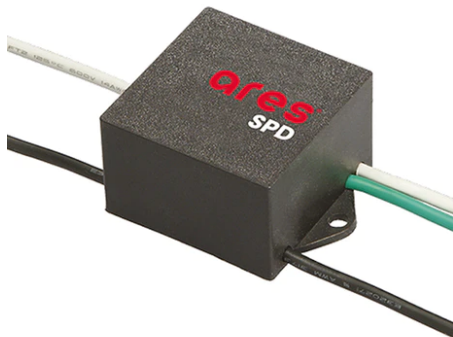

Maxi Franco Street Optic Power Led

■ 9724814.6 - Grey

Luminaire for installation on wall or on pole.

Configuration: die-cast aluminium structure, EN AB-47100 alloy (low copper content) and pure aluminium reflector. Glass diffuser: extra-clear. Graduated stainless steel fixing plate for a precise adjustment.

Pole Bracket Franco/Perseo 30 Ø 76
mm 500 mm Double
115.6

SPD (Surge Protection Device)
237

Pole Franco/Perseo/Dooku h 3500(with
Base) mm Ø76 mm
248.6

Pole Franco/Perseo/Dooku h 4500(with
Base) mm Ø76 mm
249.6