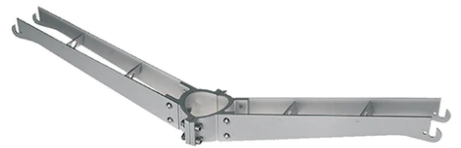

Maxi Franco Street Optic Power Led

■ 9724814.6 - Grey

Luminaire for installation on wall or on pole.

Configuration: die-cast aluminium structure, EN AB-47100 alloy (low copper content) and pure aluminium reflector. Glass diffuser: extra-clear. Graduated stainless steel fixing plate for a precise adjustment.

Pole Bracket Franco/Perseo 30 Ø 102
mm 500 mm Double
89.6

Pole Bracket Franco/Perseo 30 Ø 60
mm 180 mm Double
93.6

Pole Bracket Franco/Perseo 30 Ø 102
mm 180 mm Double
95.6

Pole Bracket Franco/Perseo 30 Ø 102
mm 180 mm Double
94.6

Pole Bracket Franco/Perseo 30 Ø 60
mm 500 mm Double
96.6

Pole Bracket Franco/Perseo 30 Ø 76
mm 180 mm Single
112.6

Pole Bracket Franco/Perseo 30 Ø 76
mm 180 mm Double
114.6

Pole Bracket Franco/Perseo 30 Ø 76
mm 500 mm Single
113.6

Pole Bracket Franco/Perseo 30 Ø 76
mm 500 mm Double
115.6

SPD (Surge Protection Device)
237

Pole Franco/Perseo/Dooku h 3500(with
Base) mm Ø76 mm
248.6

Pole Franco/Perseo/Dooku h 4500(with
Base) mm Ø76 mm
249.6