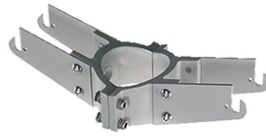

Maxi Franco Street Optic Power Led

■ 9724724.4 - Black

Luminaire for installation on wall or on pole.

Configuration: die-cast aluminium structure, EN AB-47100 alloy (low copper content) and pure aluminium reflector. Glass diffuser: extra-clear. Graduated stainless steel fixing plate for a precise adjustment.

Physical

Color	Black
--------------	-------

Maxi Franco Street Optic Power Led

Pole Bracket Franco/Perseo 30 Ø 102 mm 180 mm Double
78.4

Pole Bracket Franco/Perseo 30 Ø 102 mm 180 mm Double
90.4

Pole Bracket Franco/Perseo 30 Ø 102 mm 500 mm Single
79.4

Pole Bracket Franco/Perseo 30 Ø 102 mm 500 mm Double
89.4

Pole Bracket Franco/Perseo 30 Ø 60 mm 180 mm Double
93.4

Pole Bracket Franco/Perseo 30 Ø 102 mm 180 mm Double
95.4

Pole Bracket Franco/Perseo 30 Ø 102 mm 180 mm Double
94.4