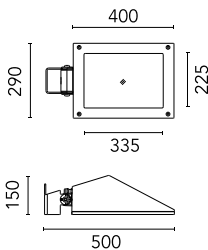

Maxi Franco Street Optic Power Led

■ 9724724.4 - Black

Luminaire for installation on wall or on pole.

Configuration: die-cast aluminium structure, EN AB-47100 alloy (low copper content) and pure aluminium reflector. Glass diffuser: extra-clear. Graduated stainless steel fixing plate for a precise adjustment.

Pole Franco/Perseo/Dooku h 4500(+500 mm Inground) mm Ø76 mm
251.3

Pole Franco/Perseo/Dooku h 4500(+500 mm Inground) mm Ø76 mm
251.6

Pole Ø 102 mm h 4000 mm With Base
4140.3

Pole Ø 102 mm h 4000 mm With Base
4140.6

Pole Ø 102 mm h 4000(+500 mm Inground) mm
4145.3

Pole Ø 102 mm h 4000(+500 mm Inground) mm
4145.6

Pole Ø 102 mm h 5000 mm With Base
4150.3

Pole Ø 102 mm h 5000 mm With Base
4150.6

Pole Ø 102 mm h 5000(+500 mm In-ground) mm
4155.3

Pole Ø 102 mm h 5000(+500 mm In-ground) mm
4155.6

Base Plate and Fixing Bolts for Pole Ø 102 mm h 4000/5000 mm with Base
116