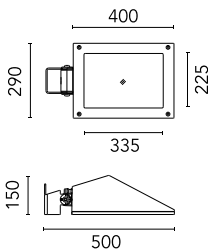

Maxi Franco Street Optic Power Led

■ 9724724.3 - Anthracite