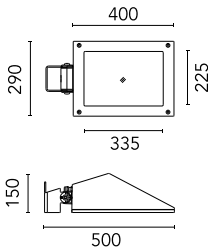

Maxi Franco Street Optic Power Led

■ 9724724.12 - Forest Green