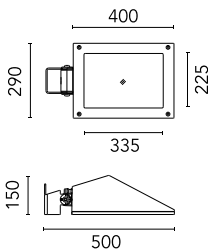

Maxi Franco Street Optic Power Led

■ 9724714.4 - Black

Luminaire for installation on wall or on pole.

Configuration: die-cast aluminium structure, EN AB-47100 alloy (low copper content) and pure aluminium reflector. Glass diffuser: extra-clear. Graduated stainless steel fixing plate for a precise adjustment.

Pole Franco/Perseo/Dooku h 4500(+500 mm Inground) mm Ø76 mm
251.3

Pole Franco/Perseo/Dooku h 4500(+500 mm Inground) mm Ø76 mm
251.6

Pole Ø 102 mm h 4000 mm With Base
4140.3

Pole Ø 102 mm h 4000 mm With Base
4140.6

Pole Ø 102 mm h 4000(+500 mm In-ground) mm
4145.3

Pole Ø 102 mm h 4000(+500 mm In-ground) mm
4145.6

Pole Ø 102 mm h 5000 mm With Base
4150.3

Pole Ø 102 mm h 5000 mm With Base
4150.6

Pole Ø 102 mm h 5000(+500 mm In-ground) mm
4155.3

Pole Ø 102 mm h 5000(+500 mm In-ground) mm
4155.6

Base Plate and Fixing Bolts for Pole Ø 102 mm h 4000/5000 mm with Base
116