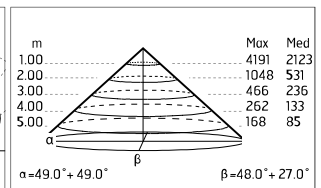

Optical

Lighting type	Direct
Light distribution	Asymmetric
Optical type	Wide flood