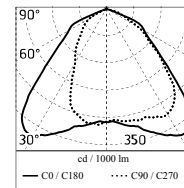

Optical

Lighting type	Direct
Light distribution	Asymmetric
Optical type	Wide flood