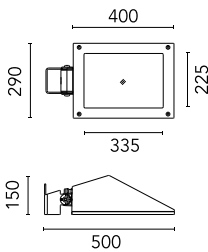

Optical

Lighting type	Direct
Light distribution	Asymmetric
Optical type	Wide flood