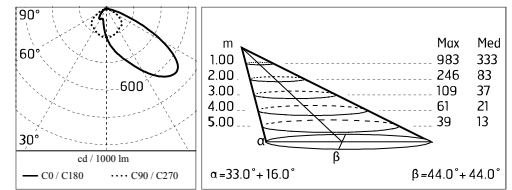

Optical

Lighting type	Direct
LED type	Power LED
Light distribution	Asymmetric
Optical type	Wide flood