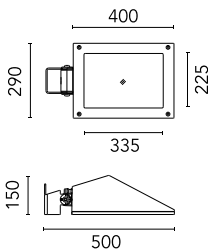

Maxi Franco Asymmetric Optic Power Led Dimmable Dali

■ 9724813-300.3 - Anthracite