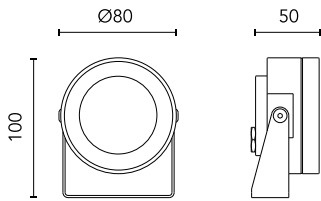

Martina Rgb

■ 10517412.8 - Anodized Aluminium

Adjustable spotlight.

Configuration: turned and anodized (raw or painted) aluminium structure with stainless steel adjustable bracket. Glass diffuser: transparent or sandblasted with silkscreen border, fixed through a robotic gluing system.

Protection rating: IP67

In compliance with EN60598-1 standards

Class of insulation: III

Installation: the luminaire is equipped with 2000mm cable. Martina 24V and Maxi Martina 24V are equipped with a dc/dc highly efficient resin-coated converter that removes electromagnetic interference and protects against polarity reversal and sudden voltage peak. Parallel wiring required. Mini Martina, Martina RGB and Maxi Martina RGB requires connection in series.