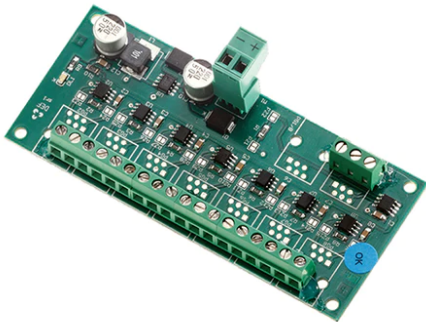

Martina Rgb

■ 10517412.8 - Anodized Aluminium

Adjustable spotlight.

Configuration: turned and anodized (raw or painted) aluminium structure with stainless steel adjustable bracket. Glass diffuser: transparent or sandblasted with silkscreen border, fixed through a robotic gluing system.

Physical

Color	Anodized Aluminium
--------------	-----------------------

Martina Rgb

Dmx Cable Shielded Twisted Pair
186

Ground Spike Martina/Mini
Martina/Perseo 9/Iota
136

Visor for Martina
51.4

DMX splitter 512 – electronic device to regenerate the monodirectional DMX signal 1 Input and 7 output, 12-24Vdc_IP20. Power supply not included
187