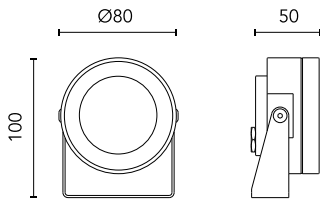

Martina Rgb

■ 10517412.12 - Forest Green

Adjustable spotlight.

Configuration: turned and anodized (raw or painted) aluminium structure with stainless steel adjustable bracket. Glass diffuser: transparent or sandblasted with silkscreen border, fixed through a robotic gluing system.

Protection rating: IP67

In compliance with EN60598-1 standards

Class of insulation: III

Installation: the luminaire is equipped with 2000mm cable. Martina 24V and Maxi Martina 24V are equipped with a dc/dc highly efficient resin-coated converter that removes electromagnetic interference and protects against polarity reversal and sudden voltage peak. Parallel wiring required. Mini Martina, Martina RGB and Maxi Martina RGB requires connection in series.