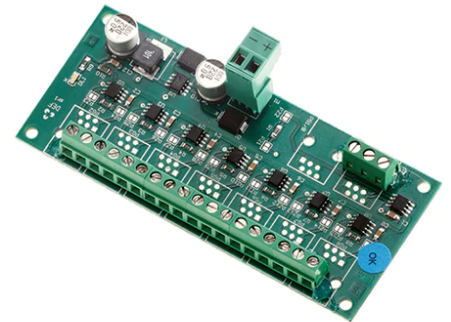

Martina Rgb

■ 10517412.12 - Forest Green

Adjustable spotlight.

Configuration: turned and anodized (raw or painted) aluminium structure with stainless steel adjustable bracket. Glass diffuser: transparent or sandblasted with silkscreen border, fixed through a robotic gluing system.

Optical

Lighting type	Direct
LED type	Power LED
Light distribution	Symmetric
Optical type	Spot

Electrical

Frequency (Hz)	50-60
Dimmable	Yes
Driver type	Dmx
Emergency	Without
Insulation class	III

Physical

Color	Forest Green
--------------	--------------

Martina Rgb

Visor for Martina
51.4

Ground Spike Martina/Mini
Martina/Perseo 9/Iota
136

Power Supply Dmx Rgb 36W
220+230V/3Chx350mA Ip67
141

Dmx Controller Dimmer Switch For
Recessed Box
142

Dmx Controller Stand-Alone/Pc
Interface
143

DMX splitter 512 – electronic device to
regenerate the monodirectional DMX
signal 1 Input and 7 output, 12-
24Vdc_IP20. Power supply not included
187

Dmx Cable Shielded Twisted Pair
186