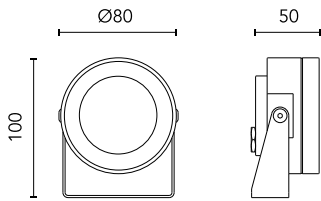

Martina Rgb

10517412.1 - White

Adjustable spotlight.

Configuration: turned and anodized (raw or painted) aluminium structure with stainless steel adjustable bracket. Glass diffuser: transparent or sandblasted with silkscreen border, fixed through a robotic gluing system.

Protection rating: IP67

In compliance with EN60598-1 standards

Class of insulation: III

Installation: the luminaire is equipped with 2000mm cable. Martina 24V and Maxi Martina 24V are equipped with a dc/dc highly efficient resin-coated converter that removes electromagnetic interference and protects against polarity reversal and sudden voltage peak. Parallel wiring required. Mini Martina, Martina RGB and Maxi Martina RGB requires connection in series.