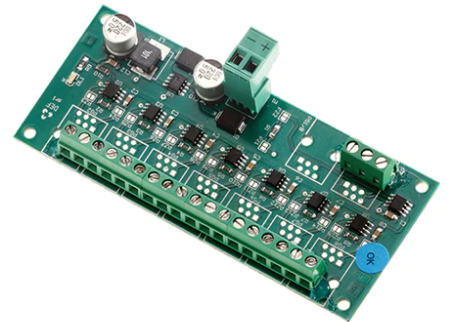

Martina Rgb

10517412.1 - White

Adjustable spotlight.

Configuration: turned and anodized (raw or painted) aluminium structure with stainless steel adjustable bracket. Glass diffuser: transparent or sandblasted with silkscreen border, fixed through a robotic gluing system.

Optical

Lighting type	Direct
LED type	Power LED
Light distribution	Symmetric
Optical type	Spot

Electrical

Frequency (Hz)	50-60
Dimmable	Yes
Driver type	Dmx
Emergency	Without
Insulation class	III

Physical

Color	White
-------	-------

Martina Rgb

Visor for Martina
51.4

Ground Spike Martina/Mini
Martina/Perseo 9/Iota
136

Power Supply Dmx Rgb 36W
220+230V/3Chx350mA Ip67
141

Dmx Controller Dimmer Switch For
Recessed Box
142

Dmx Controller Stand-Alone/Pc
Interface
143

DMX splitter 512 – electronic device to
regenerate the monodirectional DMX
signal 1 Input and 7 output, 12-
24Vdc_IP20. Power supply not included
187

Dmx Cable Shielded Twisted Pair
186