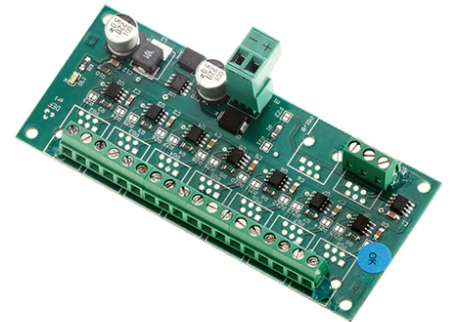

Martina Rgb

■ 10517400.18 - Deep Brown

Adjustable spotlight.

Configuration: turned and anodized (raw or painted) aluminium structure with stainless steel adjustable bracket. Glass diffuser: transparent or sandblasted with silkscreen border, fixed through a robotic gluing system.

Color	Deep Brown
--------------	------------

Martina Rgb

Visor for Martina
51.4

Ground Spike Martina/Mini
Martina/Perseo 9/Iota
136

Power Supply Dmx Rgb 36W
220+230V/3Chx350mA Ip67
141

Dmx Controller Dimmer Switch For
Recessed Box
142

Dmx Controller Stand-Alone/Pc
Interface
143

DMX splitter 512 – electronic device to
regenerate the monodirectional DMX
signal 1 Input and 7 output, 12-
24Vdc_IP20. Power supply not included
187

Dmx Cable Shielded Twisted Pair
186