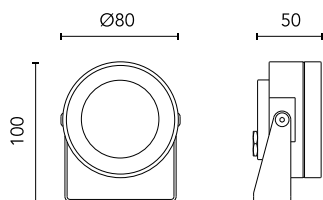

Martina Rgb

■ 10517400.18 - Deep Brown

Adjustable spotlight.

Configuration: turned and anodized (raw or painted) aluminium structure with stainless steel adjustable bracket. Glass diffuser: transparent or sandblasted with silkscreen border, fixed through a robotic gluing system.

Protection rating: IP67

In compliance with EN60598-1 standards

Class of insulation: III

Installation: the luminaire is equipped with 2000mm cable. Martina 24V and Maxi Martina 24V are equipped with a dc/dc highly efficient resin-coated converter that removes electromagnetic interference and protects against polarity reversal and sudden voltage peak. Parallel wiring required. Mini Martina, Martina RGB and Maxi Martina RGB requires connection in series.