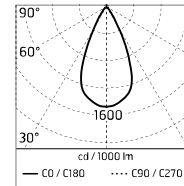

Optical

Lighting type	Direct
LED type	Power LED
Light distribution	Symmetric
Optical type	Flood