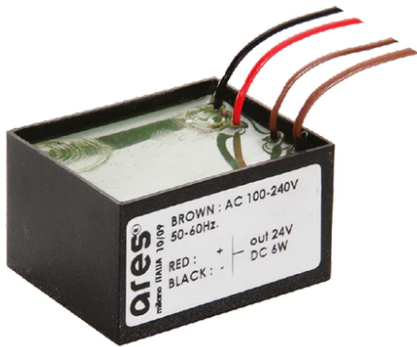

Martina Aqua 24V

105172144.0 - Inox

Adjustable spotlight.

Configuration: AISI 316L stainless steel structure and adjustable bracket. Glass diffuser: transparent or sandblasted with silkscreen border, fixed through a robotic gluing system.

Protection rating: IP68

In compliance with EN60598-1 standards

Class of insulation: III

Installation: the luminaire is equipped with 5000mm cable. Martina Aqua 24V and Maxi Martina Aqua 24V are equipped with a dc/dc highly efficient resin-coated converter that removes electromagnetic interference and protects against polarity reversal and sudden voltage peak. Parallel wiring required. Mini Martina Aqua, Martina Aqua RGB and Maxi Martina Aqua RGB requires connection in series. SELV equivalent remote power supply required.

Optical

Lighting type	Direct
LED type	Power LED
Light distribution	Symmetric
Optical type	Flood

Electrical

Frequency (Hz)	50-60	Insulation class	III
Voltage (V)	24		
Dimmable	No		
Driver type	Not dimmable		
Emergency	Without		

Physical

Color	Inox
--------------	------

Martina Aqua 24V

Ground Spike Martina/Mini
Martina/Perseo 9/Iota
136

3/4 Way Terminal Block 4 Poles Ip68
H2O Stop
215

2 Way Terminal Block 4 Poles Ip68 H2O
Stop
236