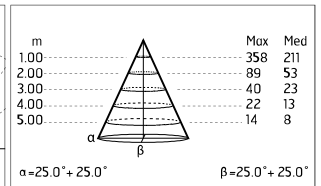

Optical

Lighting type	Direct
LED type	Power LED
Light distribution	Symmetric
Optical type	Flood