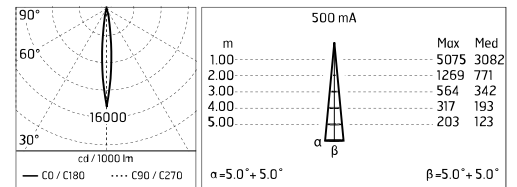

Optical

Lighting type	Direct
LED type	Power LED
Light distribution	Symmetric
Optical type	Spot