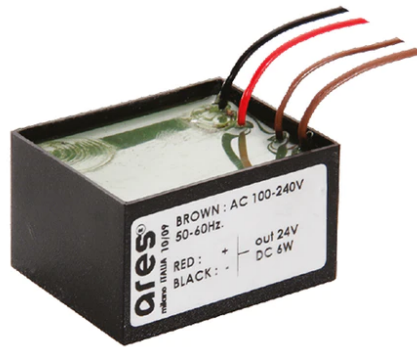

Martina 350-500mA

■ 10519012.12 - Forest Green

Adjustable spotlight.

Configuration: turned and anodized (raw or painted) aluminium structure with stainless steel adjustable bracket. Glass diffuser: transparent or sandblasted with silkscreen border, fixed through a robotic gluing system. Double layer coating for high resistance to corrosion: the aluminium components are painted with a double coat using powders which are compliant with QUALICOAT standards: a first layer of epoxy powder (with excellent chemical and mechanical resistance) and a second finishing layer of polyester powder (resistant to UV rays and atmospheric agents). The entire painting process of the aluminium fitting starts from components which have been sand-blasted in advance to make the surface more porous and increase the adherence of the paint. Ares effects alkaline and acid washing to clean the surfaces completely, then rinses with demineralised water to remove any residue particles, subsequently a chemical conversion treatment is done to protect against rusting.

Protection rating: IP67

In compliance with EN60598-1 standards

Class of insulation: III

Installation: the luminaire is equipped with 2000mm cable. Martina 24V and Maxi Martina 24V are equipped with a dc/dc highly efficient resin-coated converter that removes electromagnetic interference and protects against polarity reversal and sudden voltage peak. Parallel wiring required. Mini Martina, Martina RGB and Maxi Martina RGB requires connection in series.

Optical

Lighting type	Direct
LED type	Power LED
Light distribution	Symmetric
Optical type	Spot

Electrical

Frequency (Hz)	50-60	Insulation class	III
Voltage (V)	500MA		
Dimmable	No		
Driver type	Not dimmable		
Emergency	Without		

Physical

Color	Forest Green
--------------	--------------

Martina 350-500mA

Visor for Martina
51.4

Ground Spike Martina/Mini
Martina/Perseo 9/Iota
136

2 Way Terminal Block 4 Poles Ip68 H2O
Stop
236

Power Supply 8W 100+240Vac/24Vdc
350mA Ip20
150