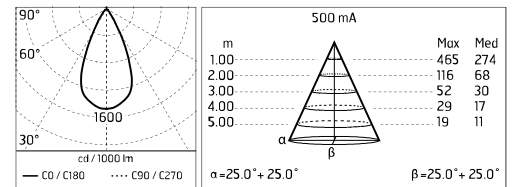

Optical

Lighting type	Direct
LED type	Power LED
Light distribution	Symmetric
Optical type	Flood