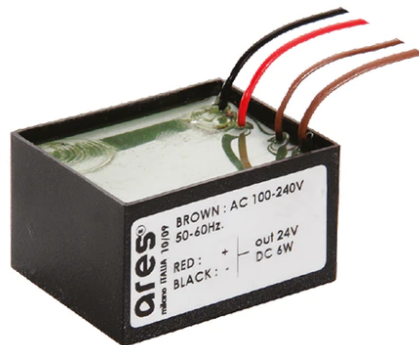

Martina 350-500mA

■ 10519000.8 - Anodized Aluminium

Adjustable spotlight.

Configuration: turned and anodized (raw or painted) aluminium structure with stainless steel adjustable bracket. Glass diffuser: transparent or sandblasted with silkscreen border, fixed through a robotic gluing system.

Optical

Lighting type	Direct
LED type	Power LED
Light distribution	Symmetric
Optical type	Flood

Electrical

Frequency (Hz)	50-60	Insulation class	III
Voltage (V)	500MA		
Dimmable	No		
Driver type	Non Dimmable		
Emergency	Without		

Physical

Color	Anodized Aluminium
--------------	--------------------

Martina 350-500mA

Visor for Martina
51.4

Ground Spike Martina/Mini
Martina/Perseo 9/Iota
136

Power Supply 13x2W 110+240Vac/500
mA Dimmable push-dimm/1-10V Ip20
135