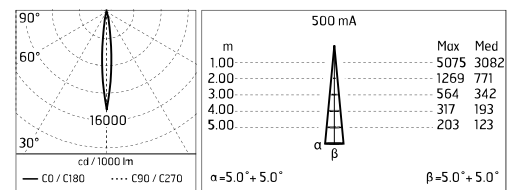

Optical

Lighting type	Direct
LED type	Power LED
Light distribution	Symmetric
Optical type	Spot