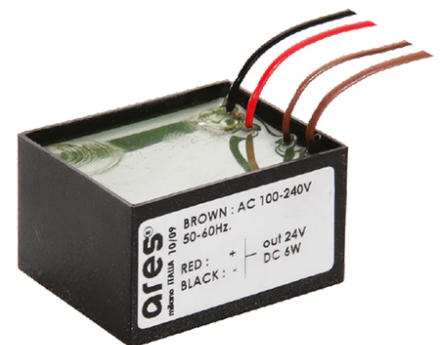

Martina 350-500mA

■ 10510722.8 - Anodized Aluminium

Adjustable spotlight.

Configuration: turned and anodized (raw or painted) aluminium structure with stainless steel adjustable bracket. Glass diffuser: transparent or sandblasted with silkscreen border, fixed through a robotic gluing system. Double layer coating for high resistance to corrosion: the aluminium components are painted with a double coat using powders which are compliant with QUALICOAT standards: a first layer of epoxy powder (with excellent chemical and mechanical resistance) and a second finishing layer of polyester powder (resistant to UV rays and atmospheric agents). The entire painting process of the aluminium fitting starts from components which have been sand-blasted in advance to make the surface more porous and increase the adherence of the paint. Ares effects alkaline and acid washing to clean the surfaces completely, then rinses with demineralised water to remove any residue particles, subsequently a chemical conversion treatment is done to protect against rusting.

Physical

Color	Anodized Aluminium
--------------	--------------------

Martina 350-500mA

Power Supply 13x2W 110+240Vac/500 mA Dimmable push-dimm/1-10V Ip20 135

Power Supply 16X1W 110+240V/350mA Ip67 184

Power Supply Dali 20W 110+240V/350mA Ip67 238

2 Way Terminal Block 4 Poles Ip68 H2O Stop 236

Ground Spike Martina/Mini Martina/Perseo 9/lota 136

Visor for Martina 51.4

Power Supply 16x1W 110+240Vac/350 mA Dimmable push-dimm/1-10V Ip20 129

Power Supply 10W 100+265Vac/350 mA Ip40 68