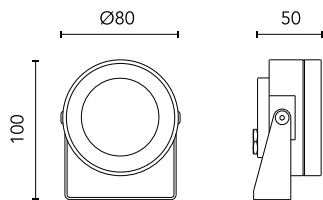

Martina 350-500mA

■ 10510722.8 - Anodized Aluminium

Adjustable spotlight.

Configuration: turned and anodized (raw or painted) aluminium structure with stainless steel adjustable bracket. Glass diffuser: transparent or sandblasted with silkscreen border, fixed through a robotic gluing system. Double layer coating for high resistance to corrosion: the aluminium components are painted with a double coat using powders which are compliant with QUALICOAT standards: a first layer of epoxy powder (with excellent chemical and mechanical resistance) and a second finishing layer of polyester powder (resistant to UV rays and atmospheric agents). The entire painting process of the aluminium fitting starts from components which have been sand-blasted in advance to make the surface more porous and increase the adherence of the paint. Ares effects alkaline and acid washing to clean the surfaces completely, then rinses with demineralised water to remove any residue particles, subsequently a chemical conversion treatment is done to protect against rusting.

Protection rating: IP67

In compliance with EN60598-1 standards

Class of insulation: III

Installation: the luminaire is equipped with 2000mm cable. Martina 24V and Maxi Martina 24V are equipped with a dc/dc highly efficient resin-coated converter that removes electromagnetic interference and protects against polarity reversal and sudden voltage peak. Parallel wiring required. Mini Martina, Martina RGB and Maxi Martina RGB requires connection in series.